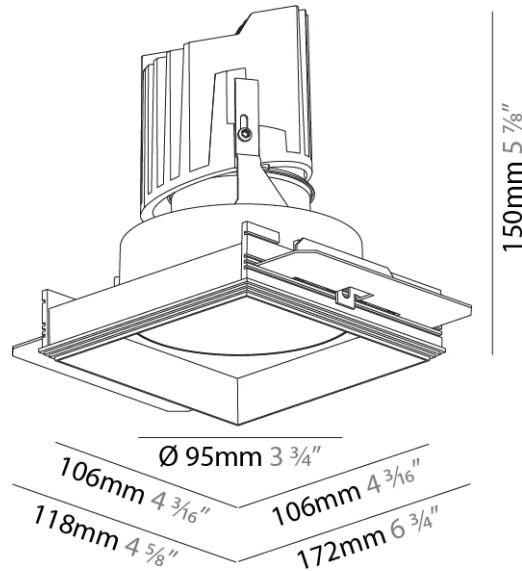

PHYSICAL

Shape: Square
Diameter (mm): 95
Diameter (in): 3 3/4
Length (mm): 106
Length (in): 4 3/16
Width (mm): 106
Width (in): 4 3/16
Depth (mm): 150
Depth (in): 5 7/8

Ceiling Thickness (mm): 10 / 12.5 / 15 / 25
Ceiling Thickness (in): 3/8 or 1/2 or 9/16 or 1

Min. Recessing Depth (mm): 170
Min. Recessing Depth (in): 6 11/16
Light Distribution: Downlight

Weight (kg): 0.705
Weight (lbs): 1.55

Fixture Finish: SSR / BKV / CWI / CRY / HAB / UFT / ITA / RUA / FTG / MYG / LOD / PUS / FRO / FUP / KIA / POP / BLS / SPG / MEY / GOH / GUM / CHC / COM / ABZ / JAG / OBR / MOS / ROR

Fixture Material: Aluminum Die Cast
Cut-out Measurements: 120mm / 4 3/4" x 120mm / 4 3/4"
Upon Request: Unique Ceiling Thickness

ELECTRICAL

Lamp Type: LED (Zhaga Standard)
Input Wattage (W): 15.5
Total Output Wattage (W): 14.5
Dimming: Tri-Mode (Non-Dimming and Phase Dimming (120Vac only) and 0-10V Dimming)

Driver Included: No
Driver Location: Recessed Housing
Driver Type: Constant Current - Universal
Driver Class: Class 2
Housing: See components
Input Voltage (V): 120 - 277
Constant Current (MA): 500

LED

Number of LEDs: 1
Color Temperature (°K): 2700 / 3000 / 3500 / 4000
Max. Delivered Lumen (lm): 940 / 980 / 1029 / 1050
Nominal Lumen (lm): 1386 / 1438 / 1511 / 1542
CRI: >90 CRI
Efficiency (%): 87.9 / 88.4 / 87.9
Lamp Life (hrs): 50000

Upon Request: RGB-W Tunable White Special Color Temperature Special LED

OPTICAL

Reflector: 20 / 40 / 60
Upon Request: Special Beam Angles

RATINGS AND CERTIFICATIONS © 2024 Zaneen Inc. 1-800-338-3382, F 416-247-9319, www.zaneen.com

Available for international specifications by adding 'INT' at the end of the existing Model #. For assistance on 'custom' specifications, contact zteam@zaneen.com. In a constant effort to supply the best product, we reserve the right to change specifications or materials without notice. The most recent specification sheets are found at zaneen.com IP rating: IP20